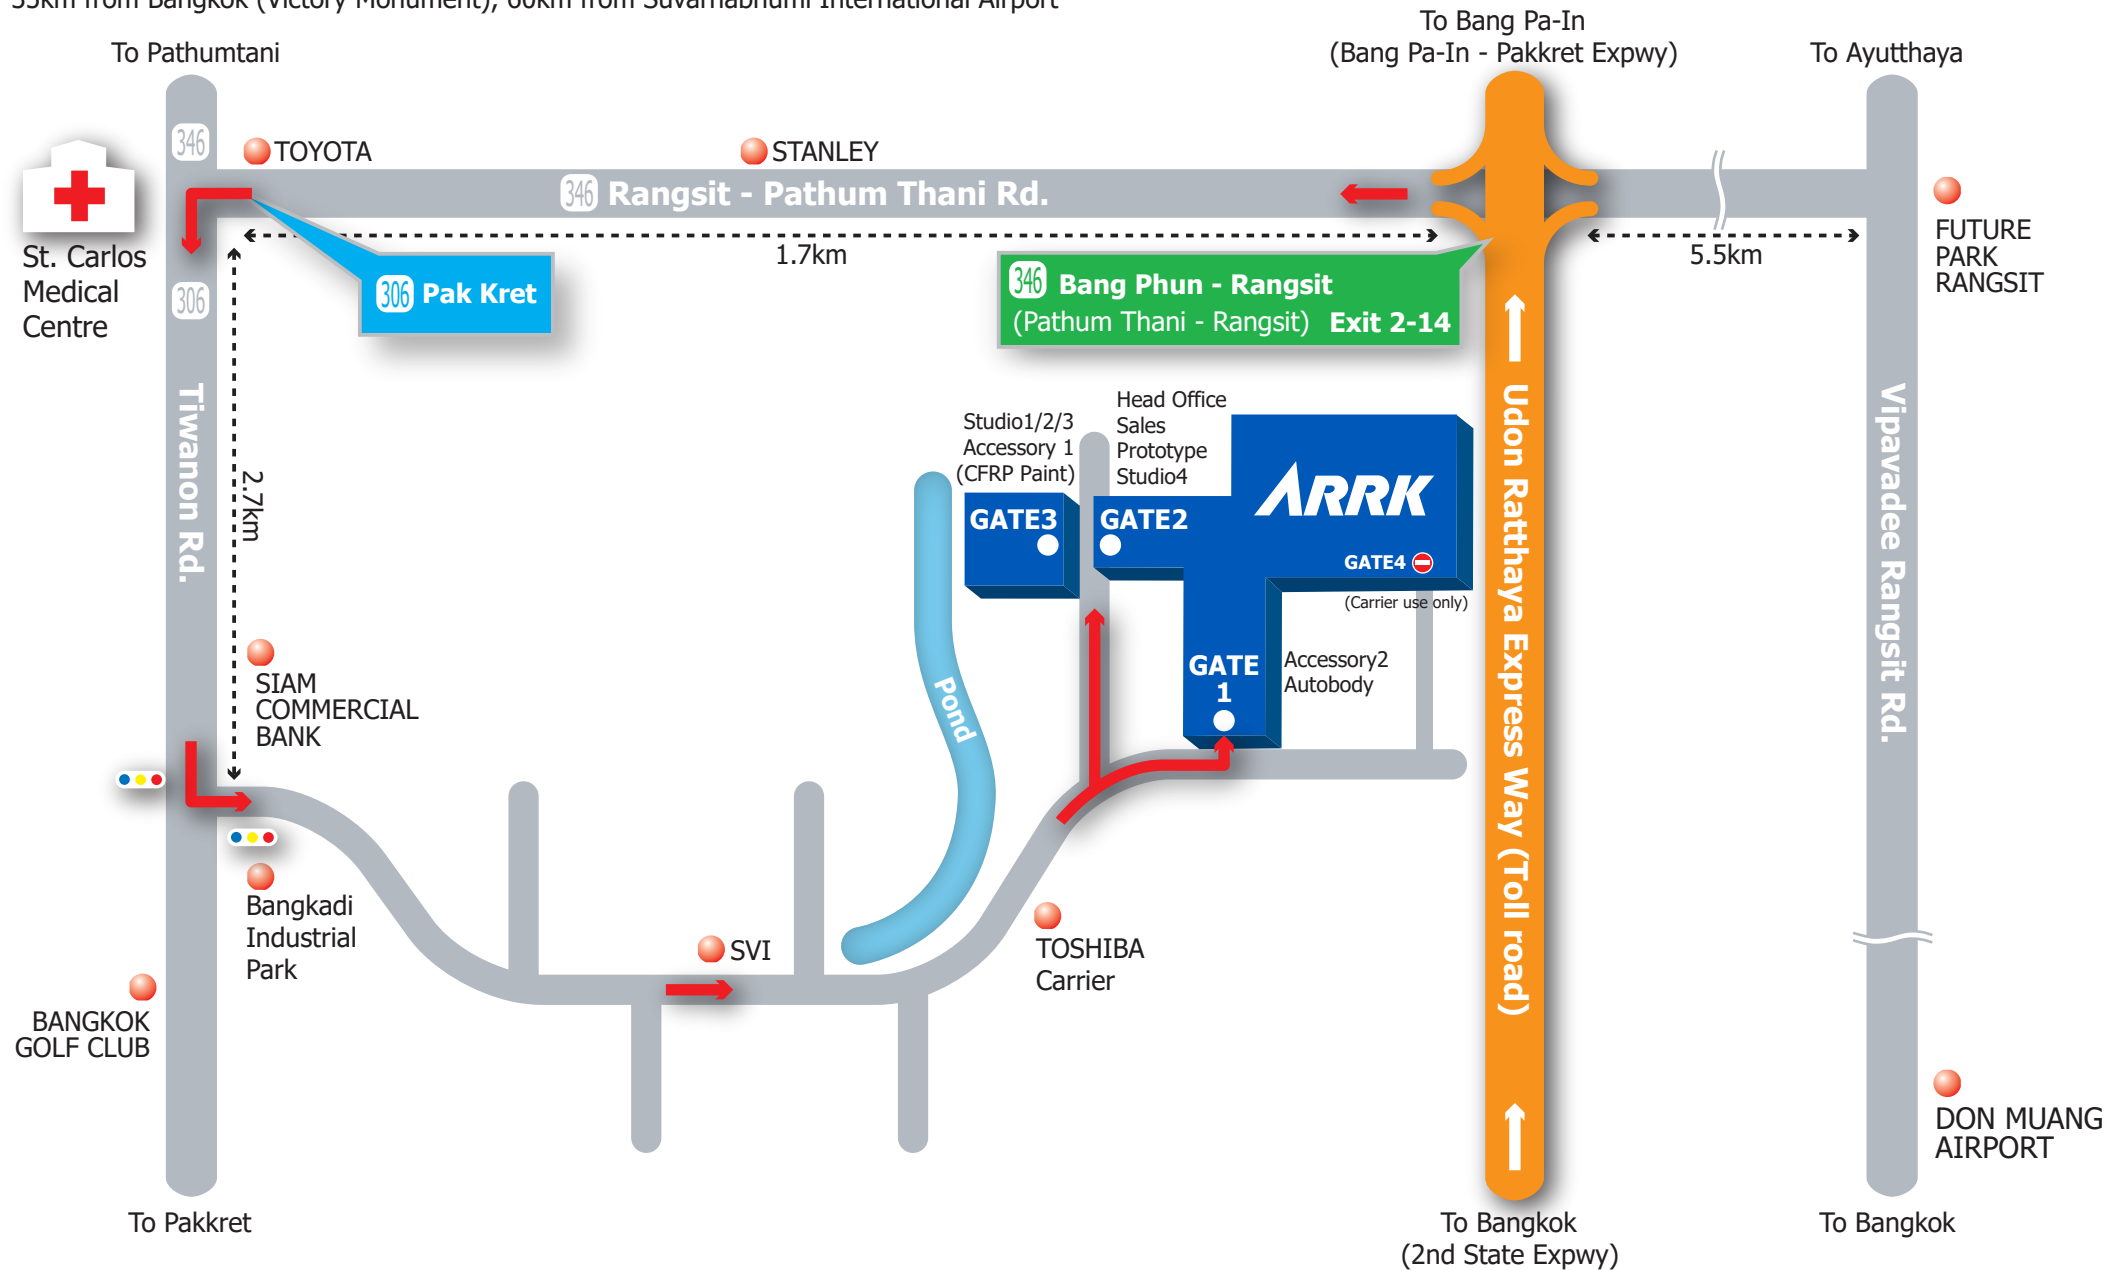

Guidance map

GPS: 13.983566, 100.564921

Google Map: <http://g.co/maps/d7atv>

35km from Bangkok (Victory Monument), 60km from Suvarnabhumi International Airport

ARRK CORPORATION (THAILAND) LTD.

Bangkadi Industrial Park, 147 Moo 5, Tiwanon Road, Tambol Bangkadi, Amphoe Mueang, Pathumtani 12000, Thailand / Tel: +66-(0)2-019-5700-5 / Fax: +66-(0)2-019-5716